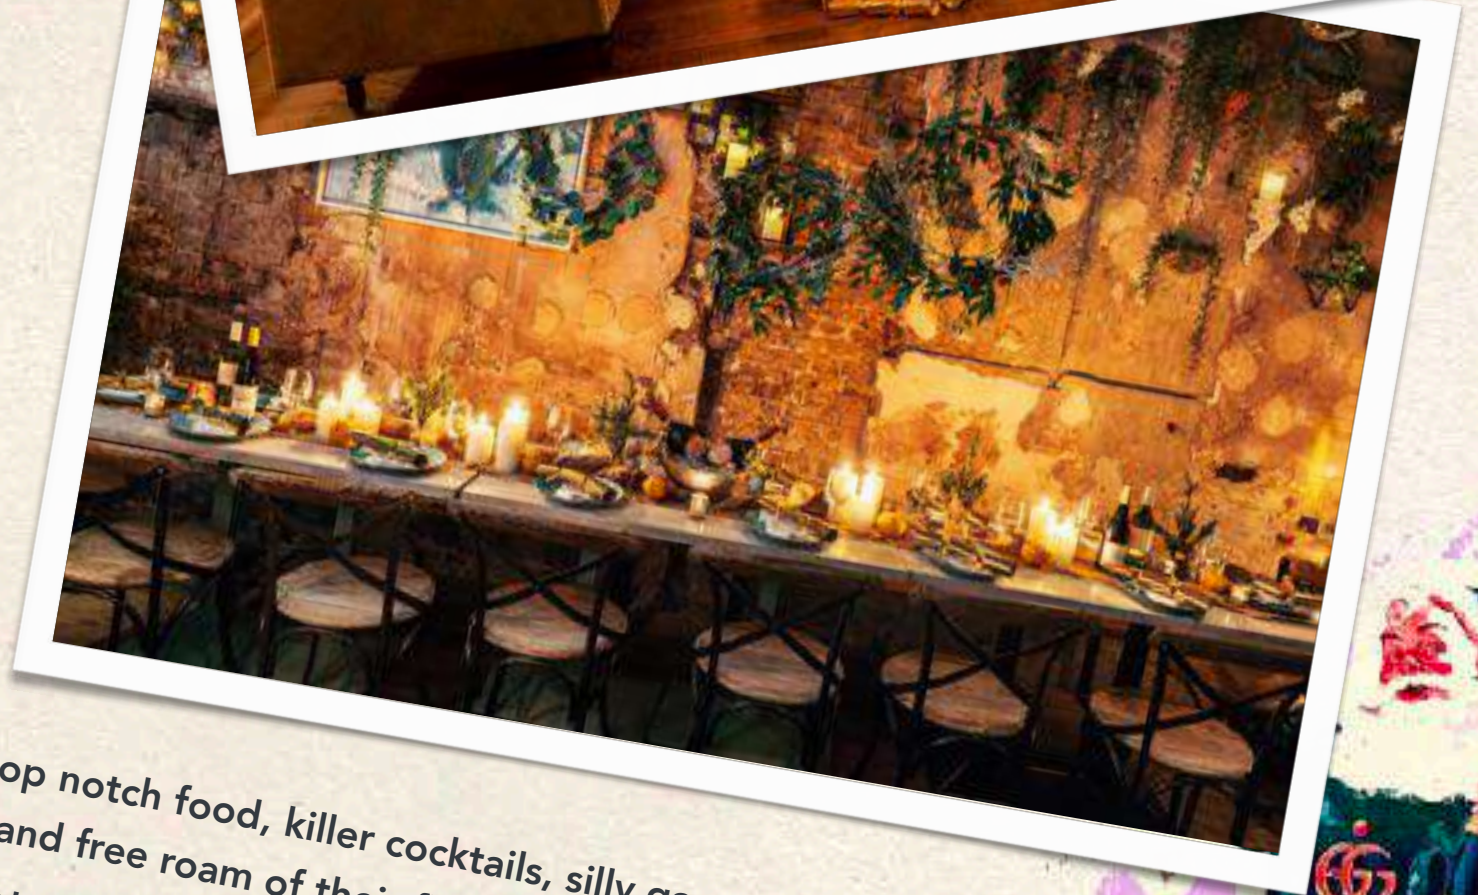

OUR HOUSE, YOUR CHRISTMAS PARTY!

"With top notch food, killer cocktails, silly games and free roam of their flat, this is the ultimate house party, and everyone's invited!"

The Evening Standard

THE LITTLE BLUE DOOR