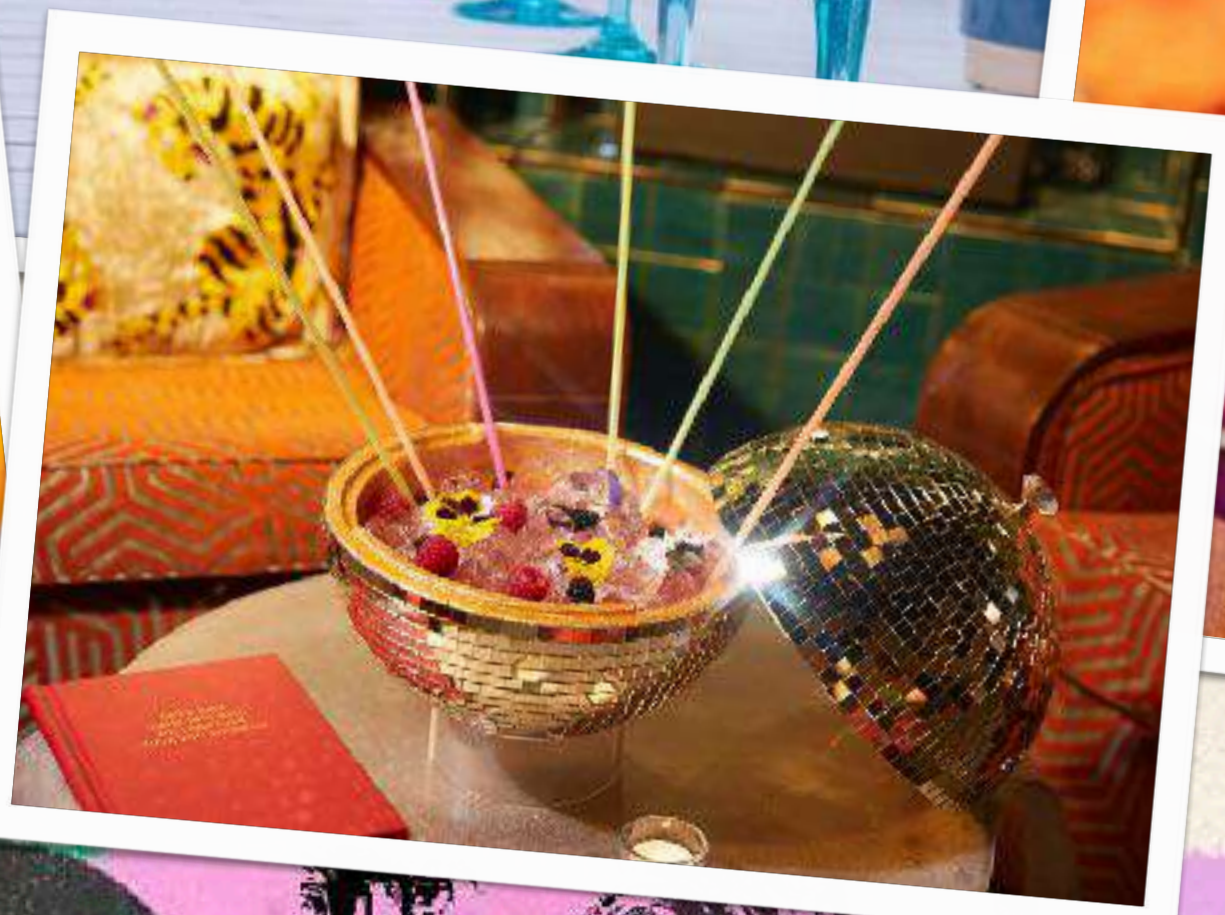

If you're really feeling in the house party spirit, ask about our **Giant Rum Punch Bowls**, the ultimate party cocktail for guests to serve themselves throughout their visit!

Please find our DRINKS menus for each venue below:

The Little Blue Door: Click [HERE](#)

The Little Yellow Door: Click [HERE](#)

The Little Orange Door: Click [HERE](#)

The Little Scarlet Door: Click [HERE](#)

OUR DRINKS -
FURTHER PHOTOS

SOME OF OUR PAST VISITORS